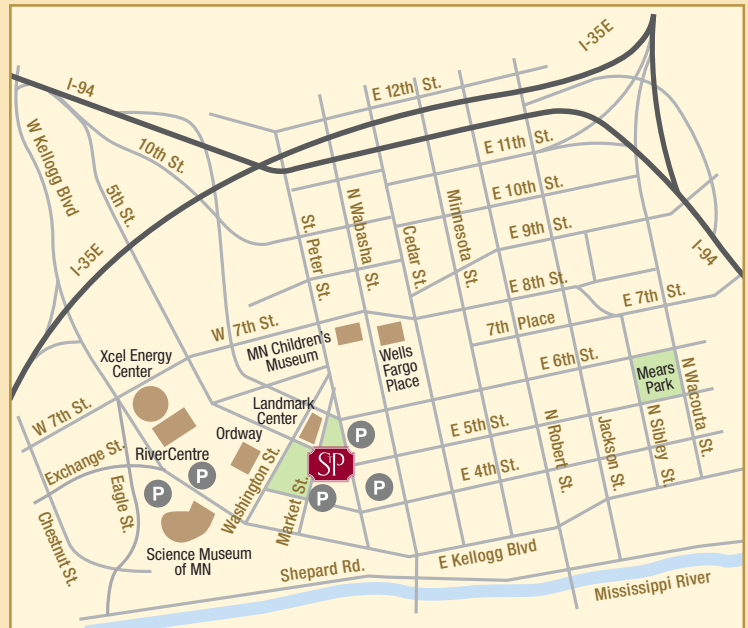

# THE SAINT PAUL HOTEL

Enjoy your event at The Saint Paul Hotel without the worry of parking. Utilize one of the many parking ramps in Downtown Saint Paul within walking distance to the hotel. As always, valet parking at The Saint Paul Hotel offers an effortless option, based on availability.

## PARKING OPTIONS

### RAMP & STREET PARKING

- Landmark Towers Ramp • 336 Market Street
- Lowry Ramp • 349 Wabasha Street
- Lawson Ramp • 5th and St. Peter Street
- Kellogg Square Ramp • 111 Kellogg Blvd. East
- RiverCentre Ramp • 150 Kellogg Blvd. West
- Science Museum Ramp • 120 Kellogg Blvd. West
- Kellogg Municipal Ramp • 129 Kellogg Blvd. West
- Victory Ramp • Wabasha & 4th Street
- Metered Street Parking • *Downtown parking meters are enforced Monday through Saturday, 8:00 am through 5:00 pm.*